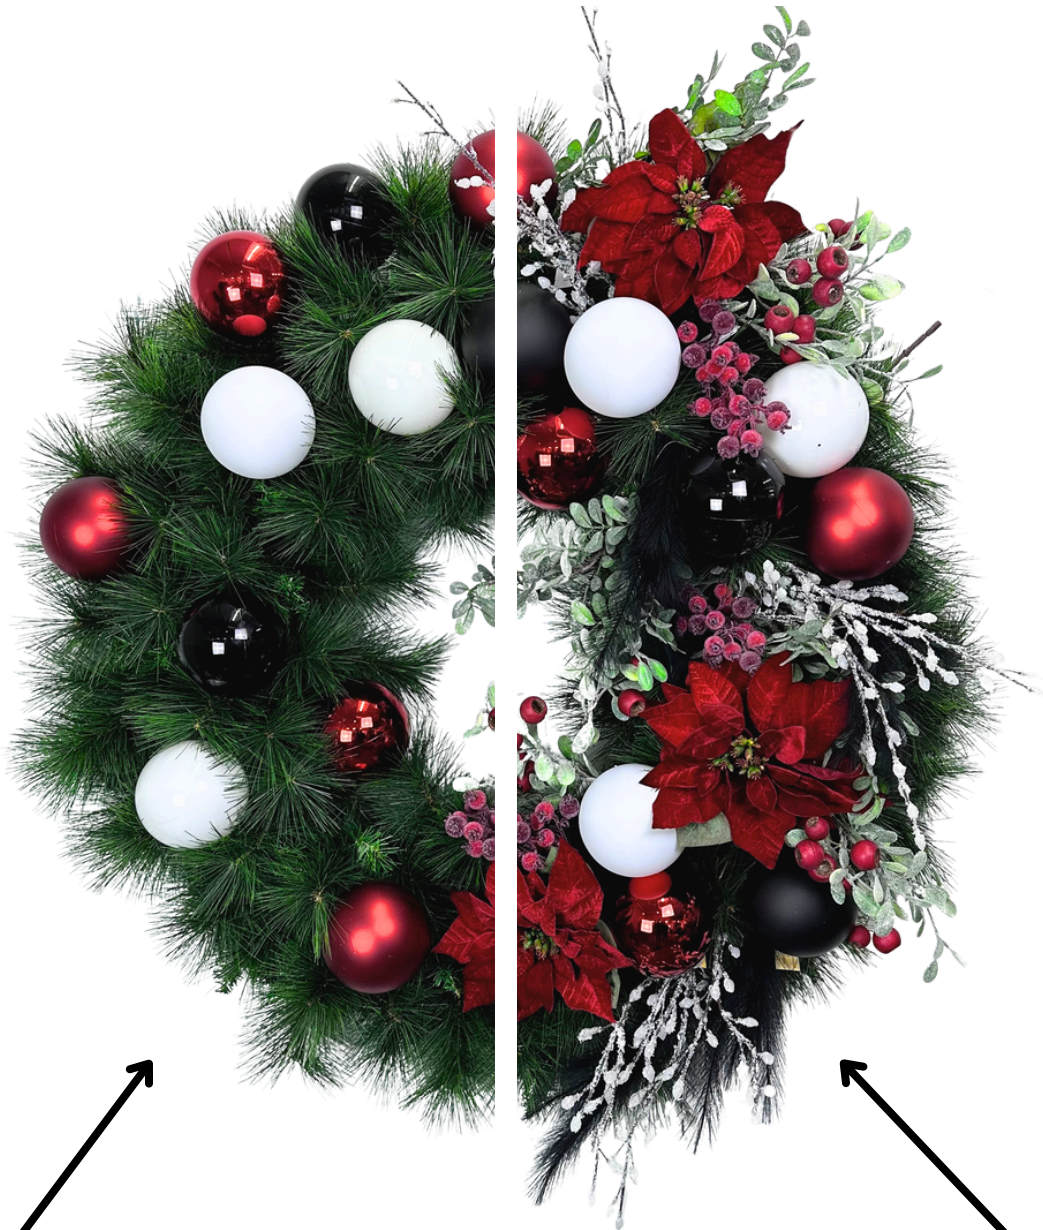

METALLIC BLIZZARD

Metallic picks and frosted textures; mixed with deep blue and shiny silver decor.

DECORSTANDARD

CLASSIC

Using orbs in various sizes and colours to create a beautifully sophisticated yet simple look for your tree.