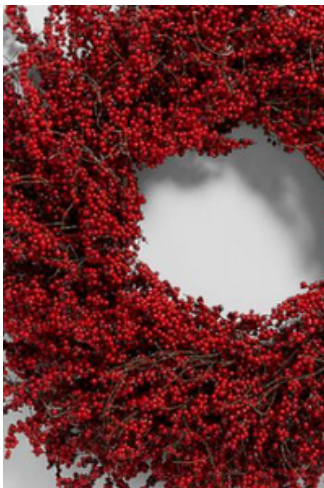

PACKAGE PRICING

RECEIVE BY DEC 1st!
WHEN YOU ORDER BY OCT 31st

SIZE	CLASSIC DECOR	LUXE DECOR
9ft	$999	$1599
12ft	$1499	$2299
15ft	$2399	$3499

FIND ONLINE ORDER FORM AT:

WWW.WORLDDSIGNIMPORTS.COM/XMASPACKAGE

ADDONS

ADD ONS ARE CUSTOM TO ORDER. PLEASE INQUIRE AT
SALES@WORLDDSIGNIMPORTS.COM

WREATHS