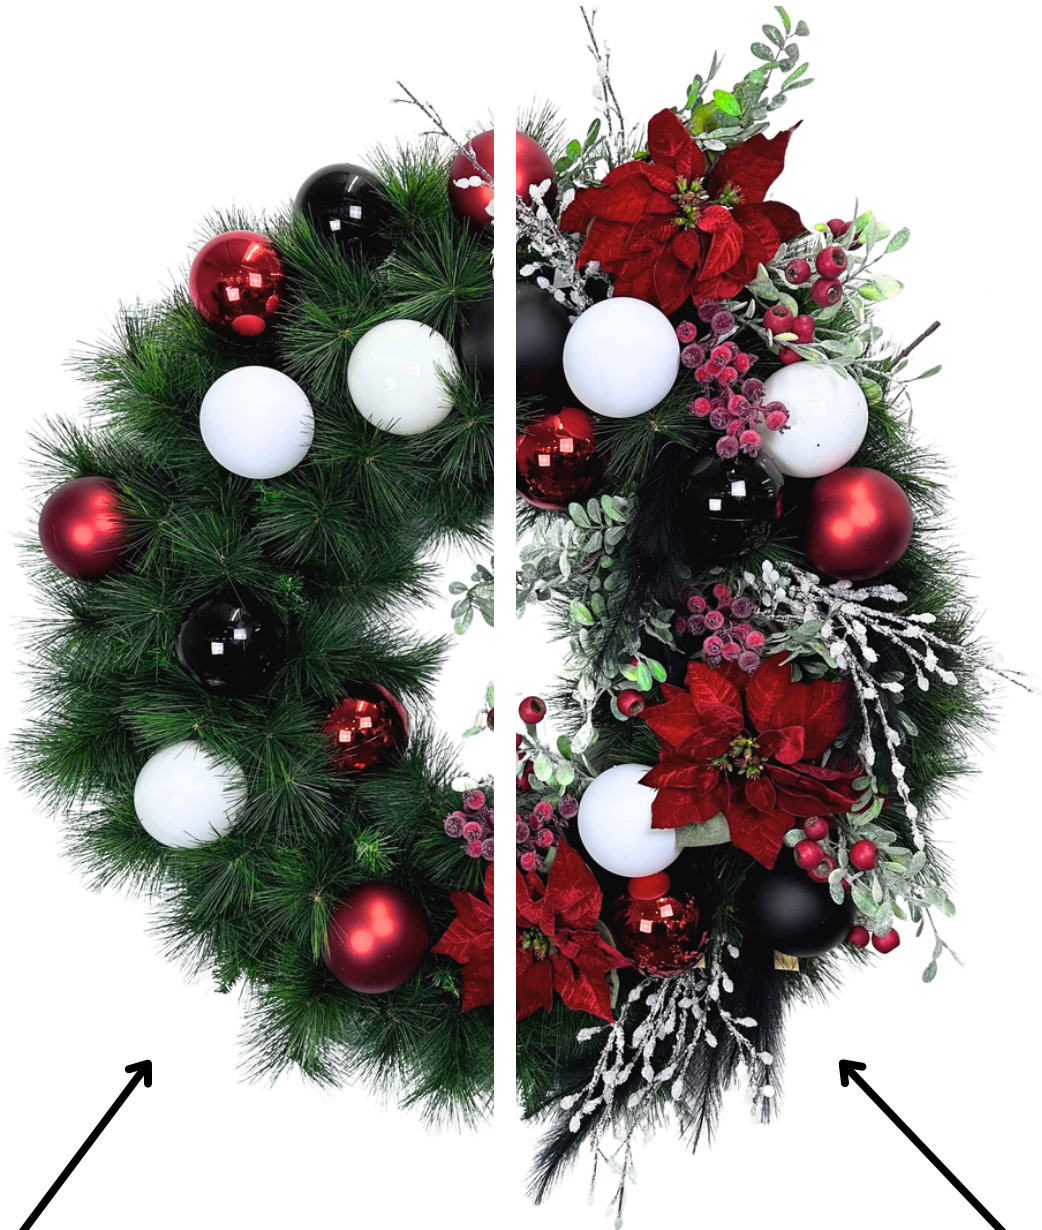

METALLIC BLIZZARD

Metallic picks and frosted textures; mixed with deep blue and shiny silver decor.

DECORSTANDARD

↖

CLASSIC

Using orbs in various sizes and colours to create a beautifully sophisticated yet simple look for your tree.